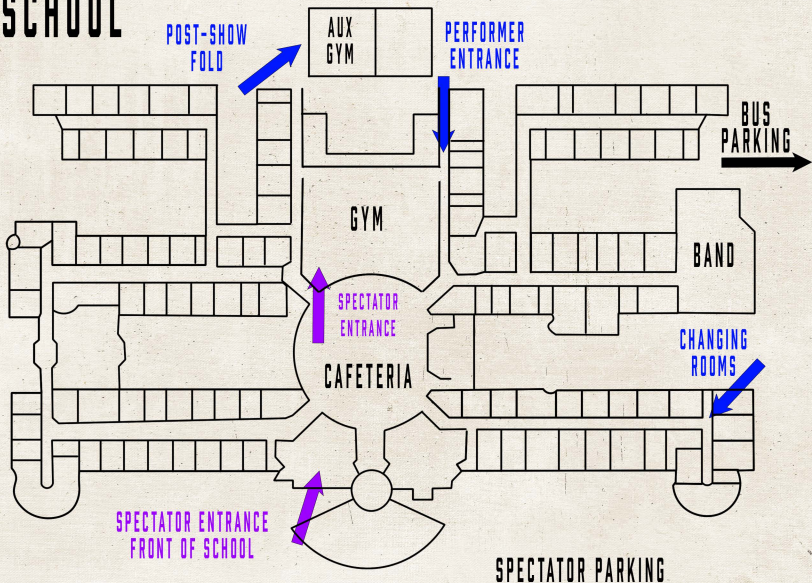

Spectator

Spectator
Entrance

Flow Out

Trucks/
Warm-up

Flow In

Spectator

Busses

Bus/Truck
Route

TL HANNA HIGH SCHOOL

WARM-UP LOT

Truck Parking/Warm-Up Spaces

Civitas

TL Hanna

Trucks

Clover

JL Mann