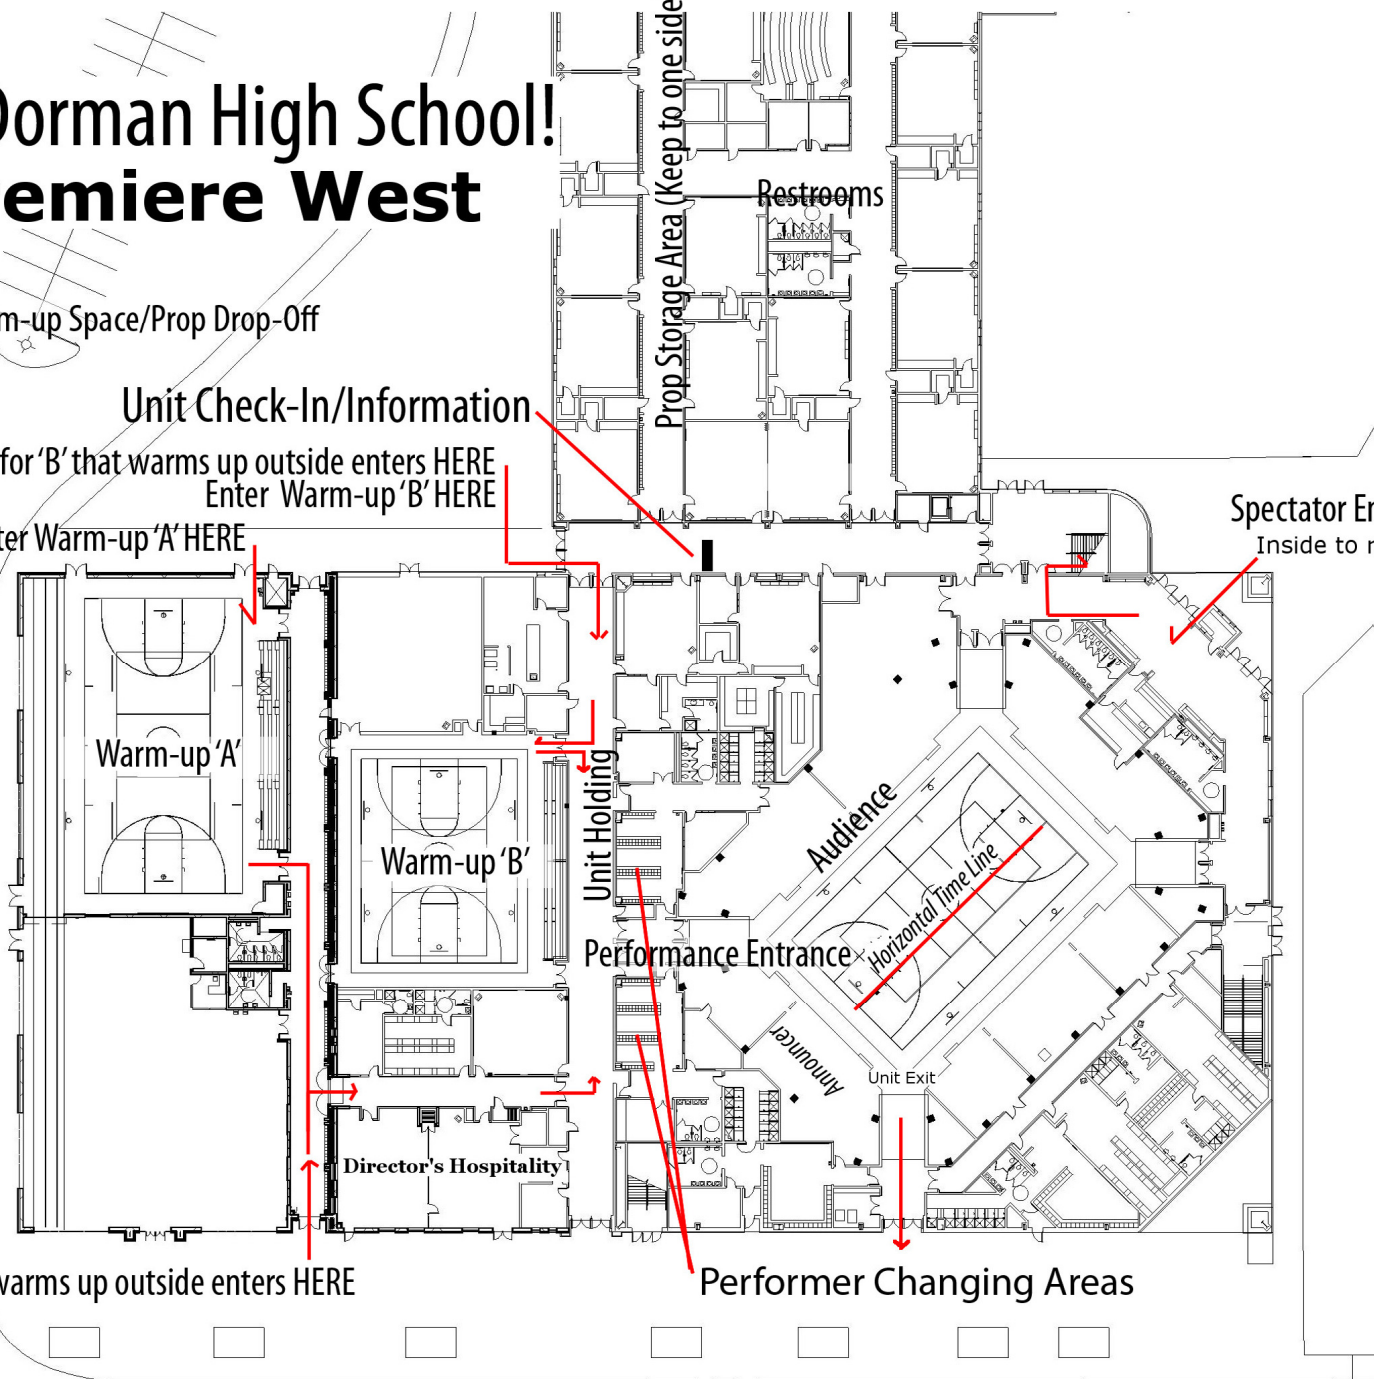

Welcome To Dorman High School!

CWEA Premiere West

Outside Warm-up Space/Prop Drop-Off

Unit Check-In/Information

Percussion scheduled for 'B' that warms up outside enters HERE
Enter Warm-up 'B' HERE

Enter Warm-up 'A' HERE

Spectator Entrance
Inside to right and up stairs

Percussion scheduled for 'A' that warms up outside enters HERE

Performer Changing Areas

UNIT PARKING/Warm-up