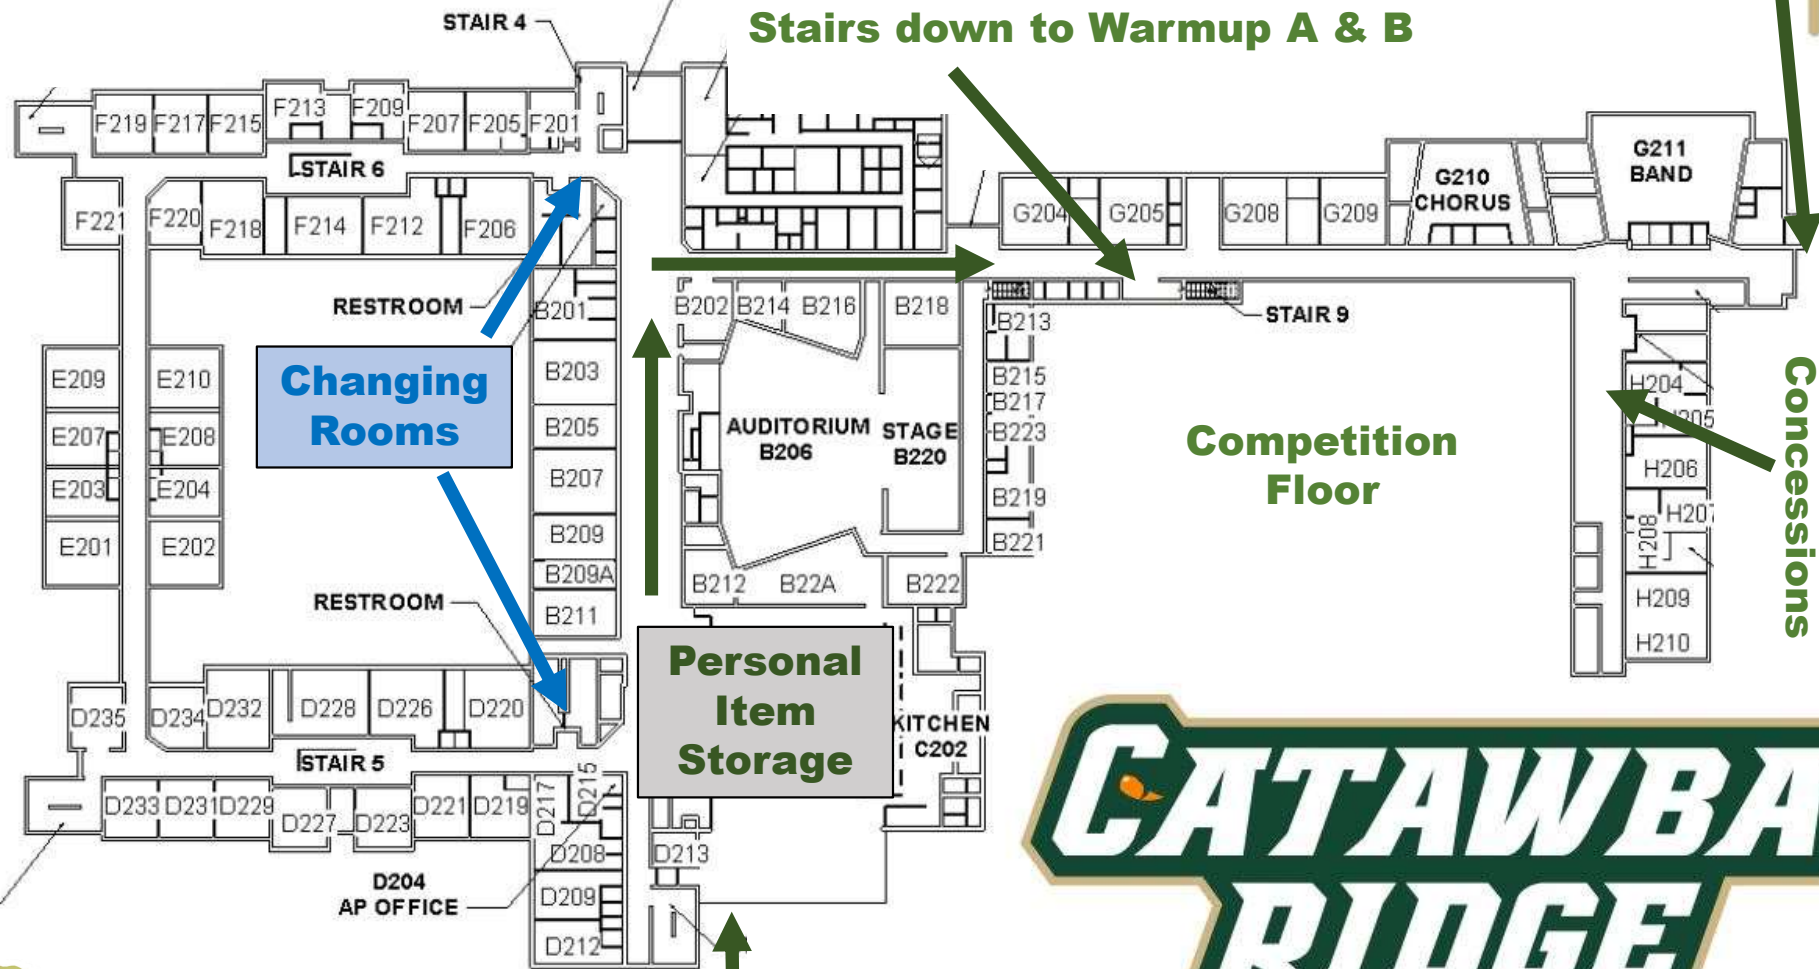

CATAWBA RIDGE

COPPERHEADS

Stairs From Upper Floor - Holding

Large Prop Storage Outside

Prop/Equip Entrance

LOWER LEVEL

MAIN LEVEL

Spectator Entrance

Stairs down to Warmup A & B

Concessions

Competition Floor

Personal Item Storage

Changing Rooms

Check In Outside

Group Entrance

MAIN FLOOR DETAIL