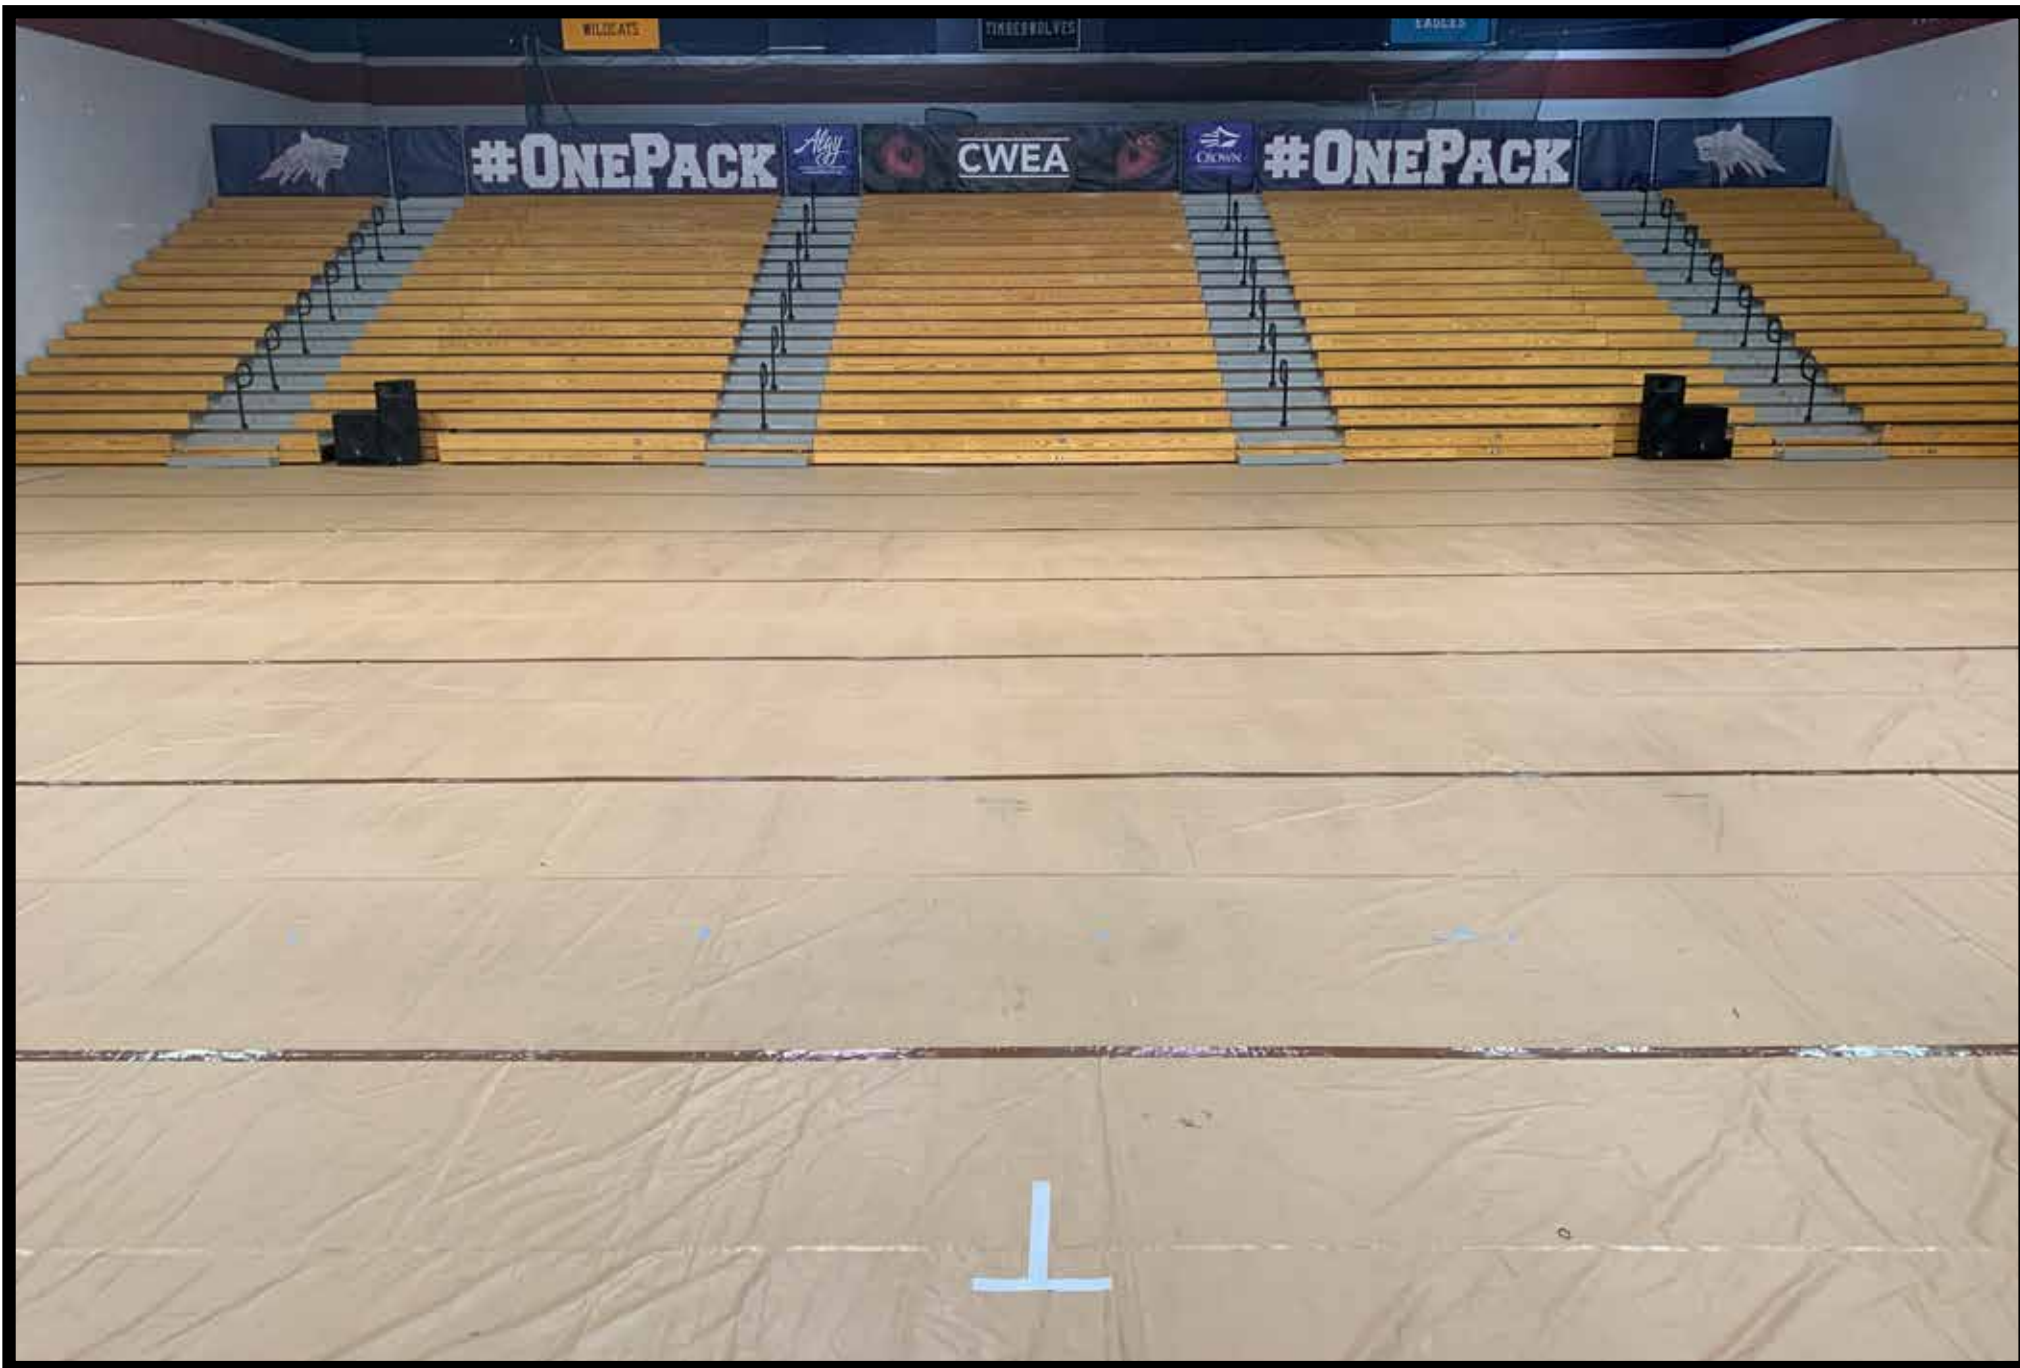

# CWEA

WHITE KNOLL HIGH SCHOOL  
PERFORMANCE GYM (JUDGE PERSPECTIVE)

**CWEA**

**WHITE KNOLL HIGH SCHOOL**  
PERFORMANCE GYM (JUDGE PERSPECTIVE)

**CWEA**

**WHITE KNOLL HIGH SCHOOL**  
PERFORMANCE GYM (PERFORMER PERSPECTIVE)

**CWEA**

**WHITE KNOLL HIGH SCHOOL**  
**WARMUP AREA (SPLIT GYM)**