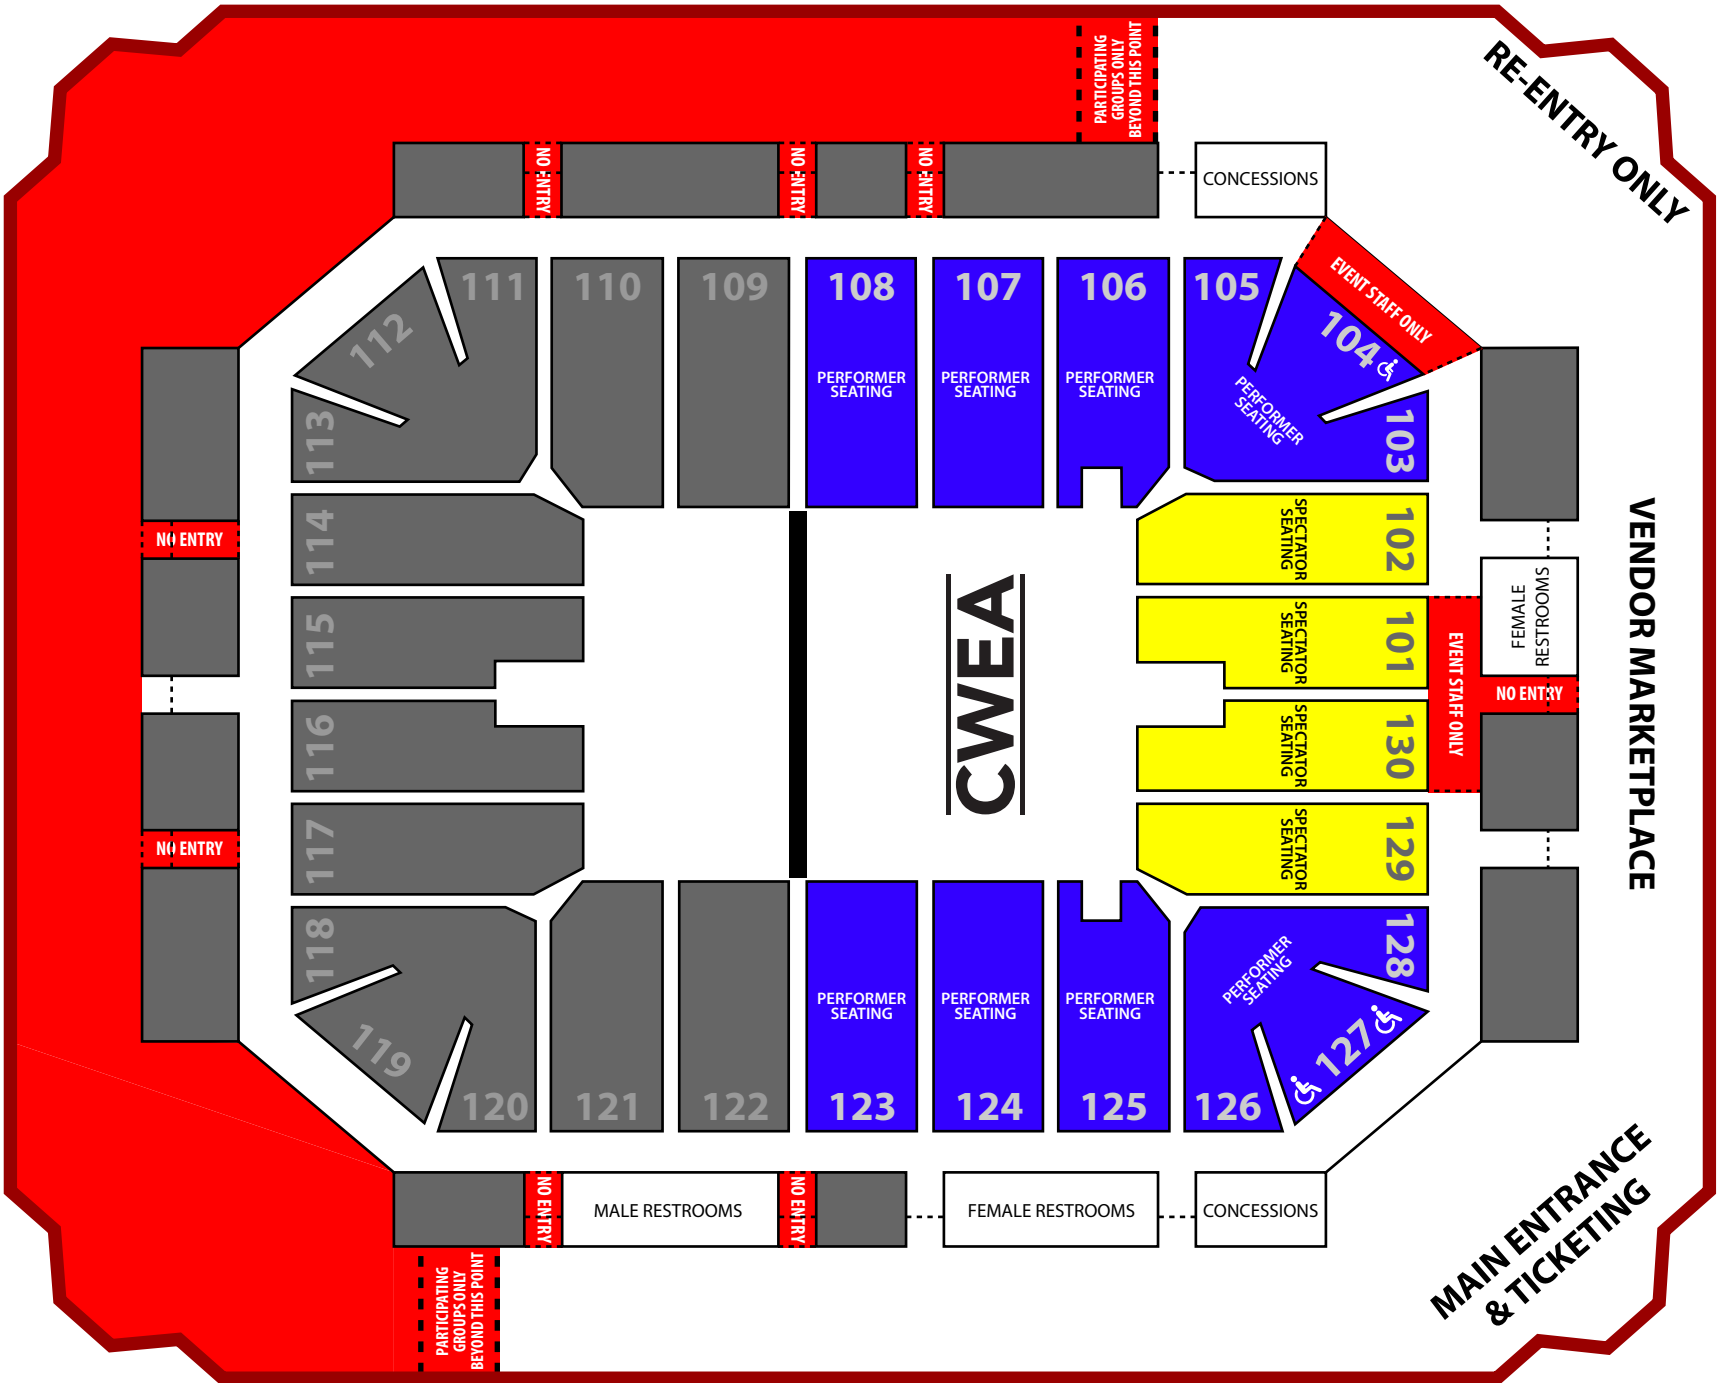

# SPECTATOR MAP

GROUP PARKING

MAIN ENTRANCE & TICKETING

EDEN TERRACE

SPECTATOR PARKING

VENDOR MARKETPLACE

RE-ENTRY ONLY

CONCESSIONS

PARTICIPATING GROUPS ONLY BEYOND THIS POINT

NO ENTRY

NO ENTRY

NO ENTRY

NO ENTRY

NO ENTRY

EVENT STAFF ONLY

FEMALE RESTROOMS

NO ENTRY

NO ENTRY

NO ENTRY

PARTICIPATING GROUPS ONLY BEYOND THIS POINT

MALE RESTROOMS

FEMALE RESTROOMS

CONCESSIONS

EVENT STAFF ONLY  
104 & 103  
PERFORMER SEATING

102 SPECTATOR SEATING  
101 SPECTATOR SEATING  
130 SPECTATOR SEATING  
129 SPECTATOR SEATING

128 PERFORMER SEATING  
127 & 128 PERFORMER SEATING

108 PERFORMER SEATING  
107 PERFORMER SEATING  
106 PERFORMER SEATING