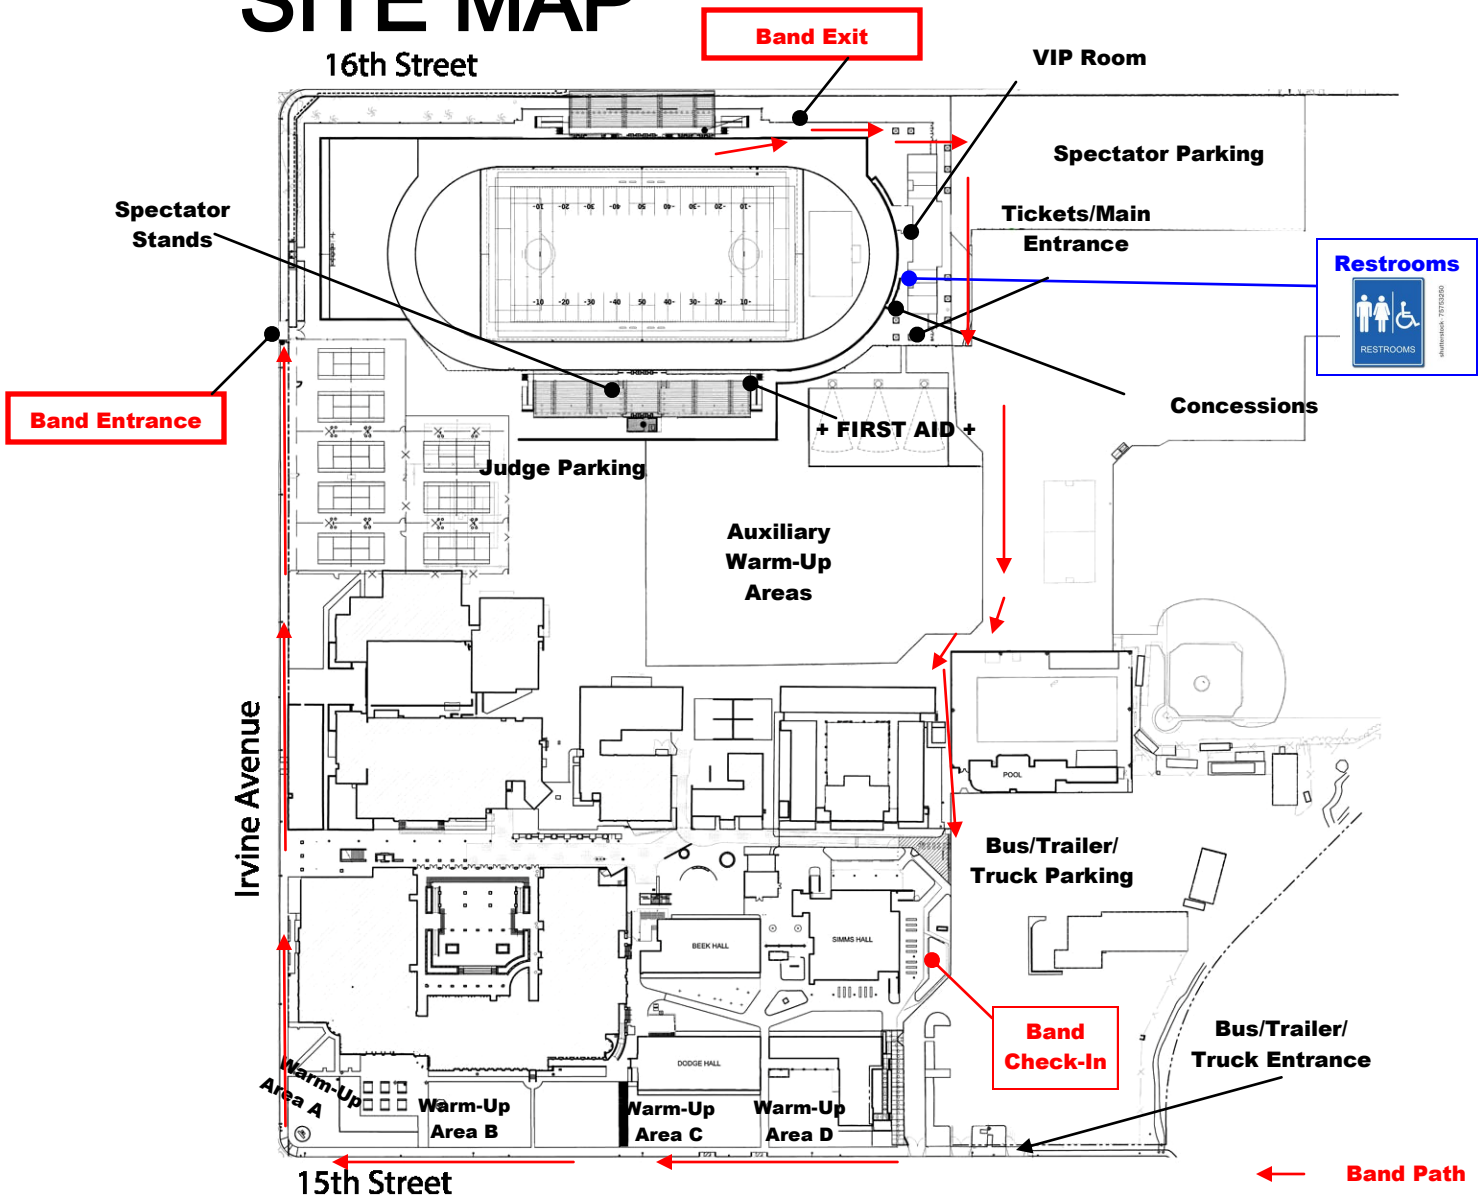

2018 CSBC CHAMPIONSHIPS State Finals 1A/2A/3A

SITE MAP

NEWPORT BEACH HIGH SCHOOL
600 IRVINE AVE., NEWPORT BEACH, CA 92663
DAVIDSON FIELD