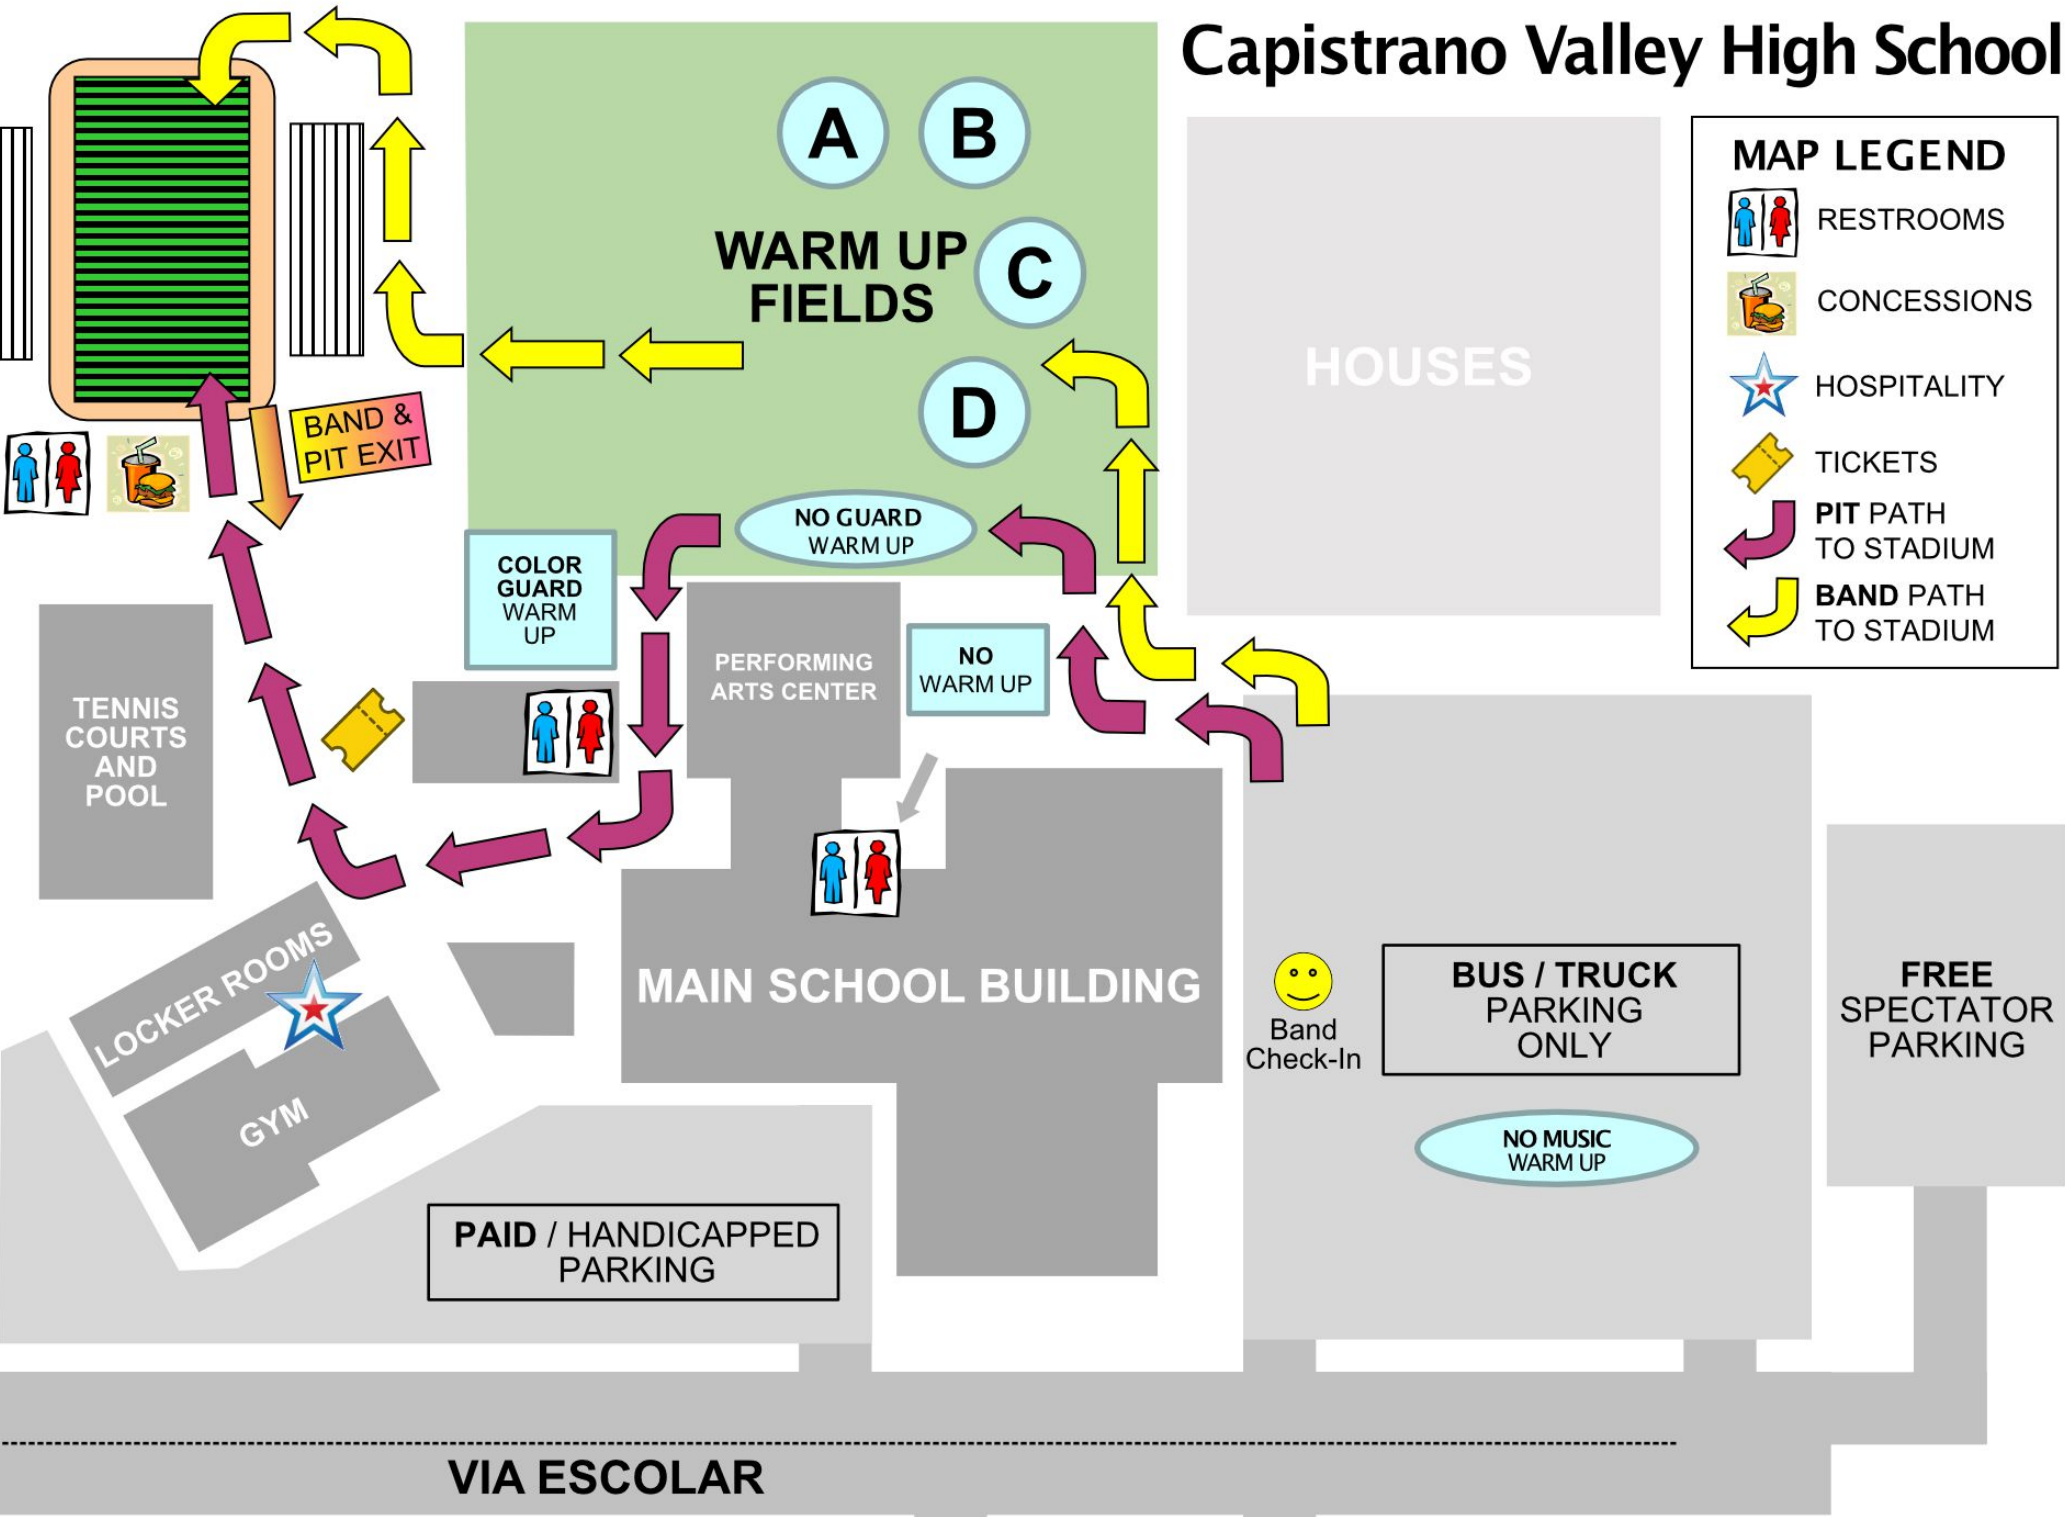

## MAP LEGEND

-  RESTROOMS
-  CONCESSIONS
-  HOSPITALITY
-  TICKETS
-  PIT PATH TO STADIUM
-  BAND PATH TO STADIUM

# CAPISTRANO VALLEY HIGH SCHOOL

26301 Via Escolar  
Mission Viejo, CA  
92692

## MAP LEGEND

-  RESTROOMS
-  CONCESSIONS
-  HOSPITALITY
-  TICKETS
-  PIT PATH TO STADIUM
-  BAND PATH TO STADIUM
-  BAND AND PIT PATH

AVERY

MARGUERITE

ESCOLAR

PIT ENTRY

BAND ENTRY

BAND & PIT EXIT

FREE PARKING