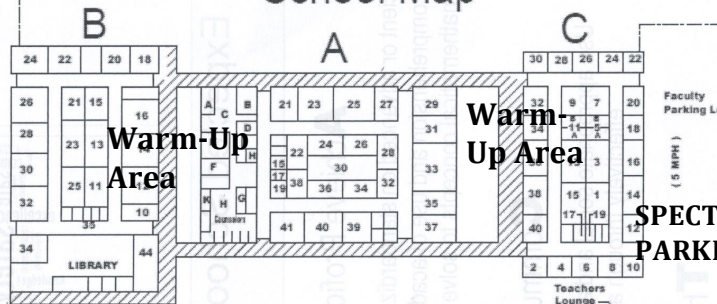

Pacific St.

SAN GORGONIO HIGH SCHOOL School Map

**BAND
CHECK-IN**

**SCHOOL
BUS/TRUCK
PARKING**

Warm-Up Area

Warm-Up Area

Warm-Up Area

QUAD

GYMNASIUM

**BAND/PIT
STAGING**

Haley Stadium (Football Field)

**SPECTATOR
STADIUM
ENTRANCE**

Faculty Parking Lot

Memorial Park

Arden