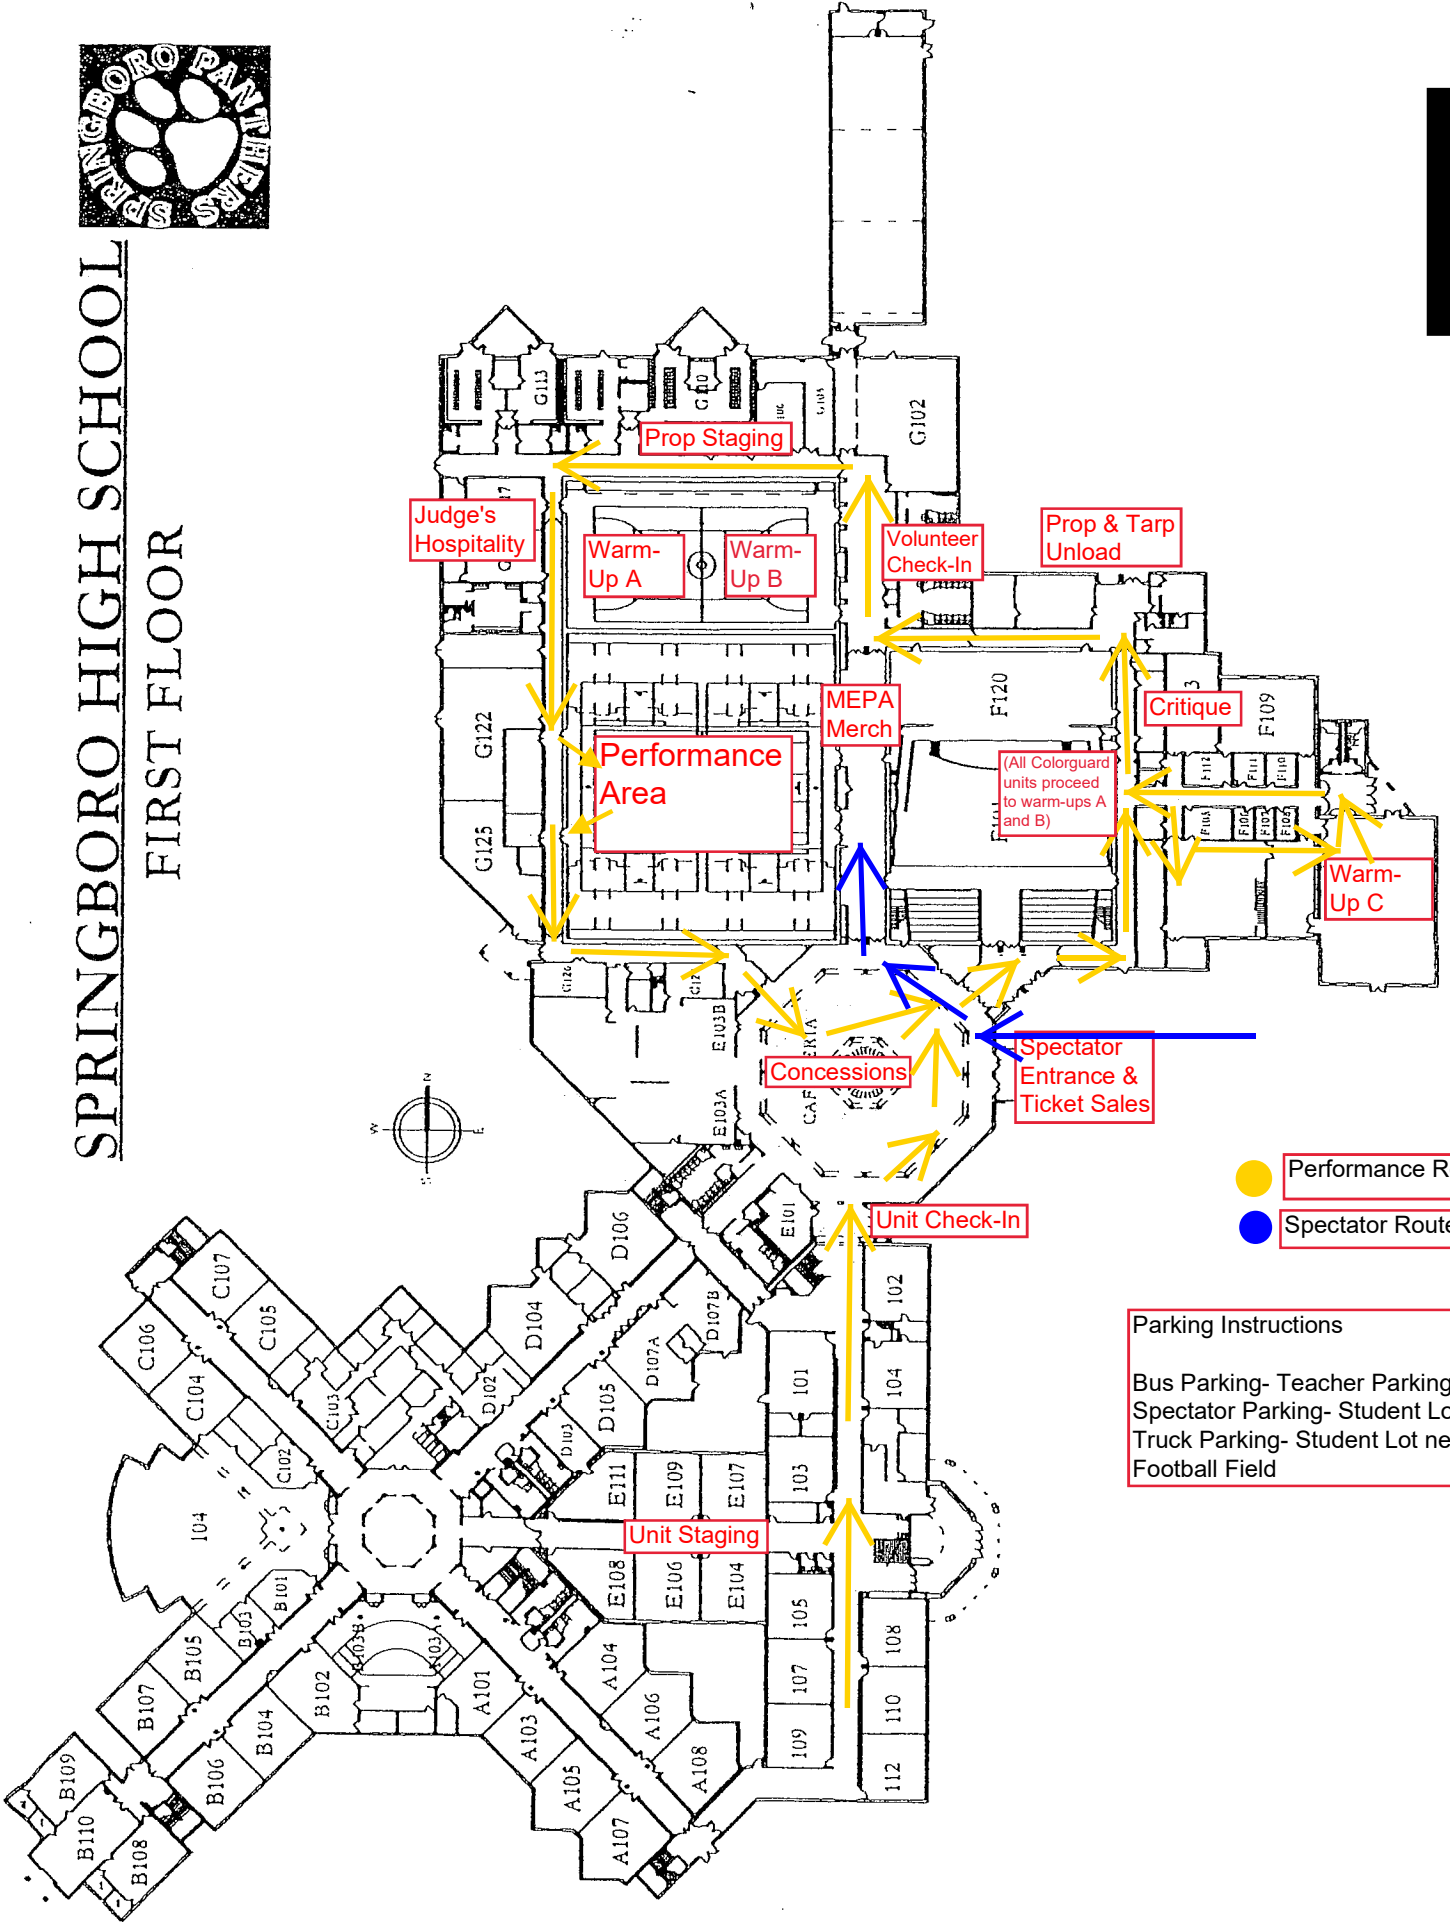

SPRINGBORO HIGH SCHOOL FIRST FLOOR

- Performance Route
- Spectator Route

Parking Instructions
 Bus Parking- Teacher Parking Lot
 Spectator Parking- Student Lot
 Truck Parking- Student Lot near Football Field