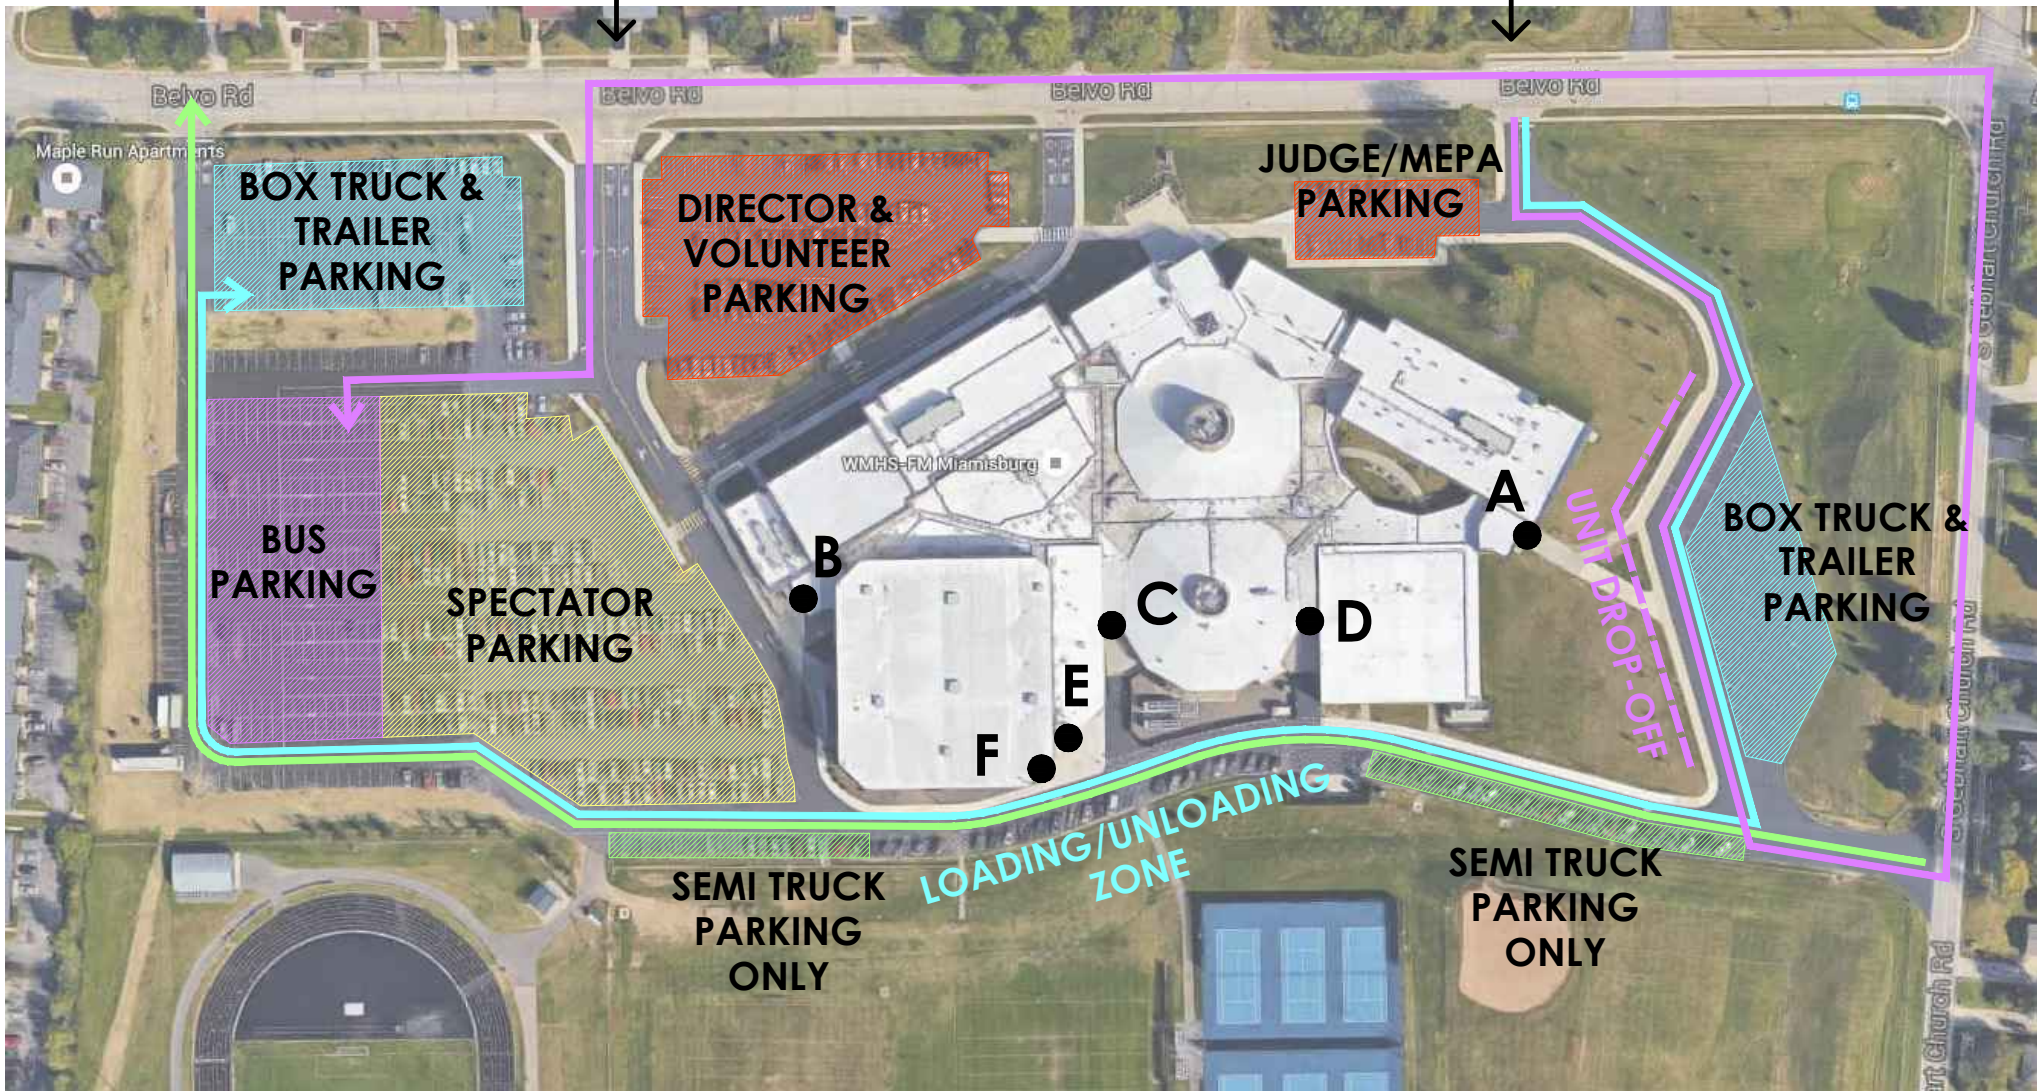

SPECTATOR & DIRECTOR ENTRANCE

EQUIPMENT LOAD and UNLOAD ENTRANCE

UNIT CHECK-IN ENTRANCE

SCHOOL ENTRANCES/EXITS

- A - UNIT CHECK-IN
- B - SPECTATOR ENTRANCE/EXIT
- C - GUARD PROP & EQUIP. ENTRANCE
- D - PERCUSSION 'A' ENTRANCE
- E - PERCUSSION 'B' ENTRANCE
- F - EQUIPMENT & PROP EXIT

- BUS/UNIT CHECK-IN ROUTE
- BOX TRUCK & TRAILER ROUTE
- SEMI-TRACTOR TRAILER ROUTE

MIAMISBURG H.S. SITE