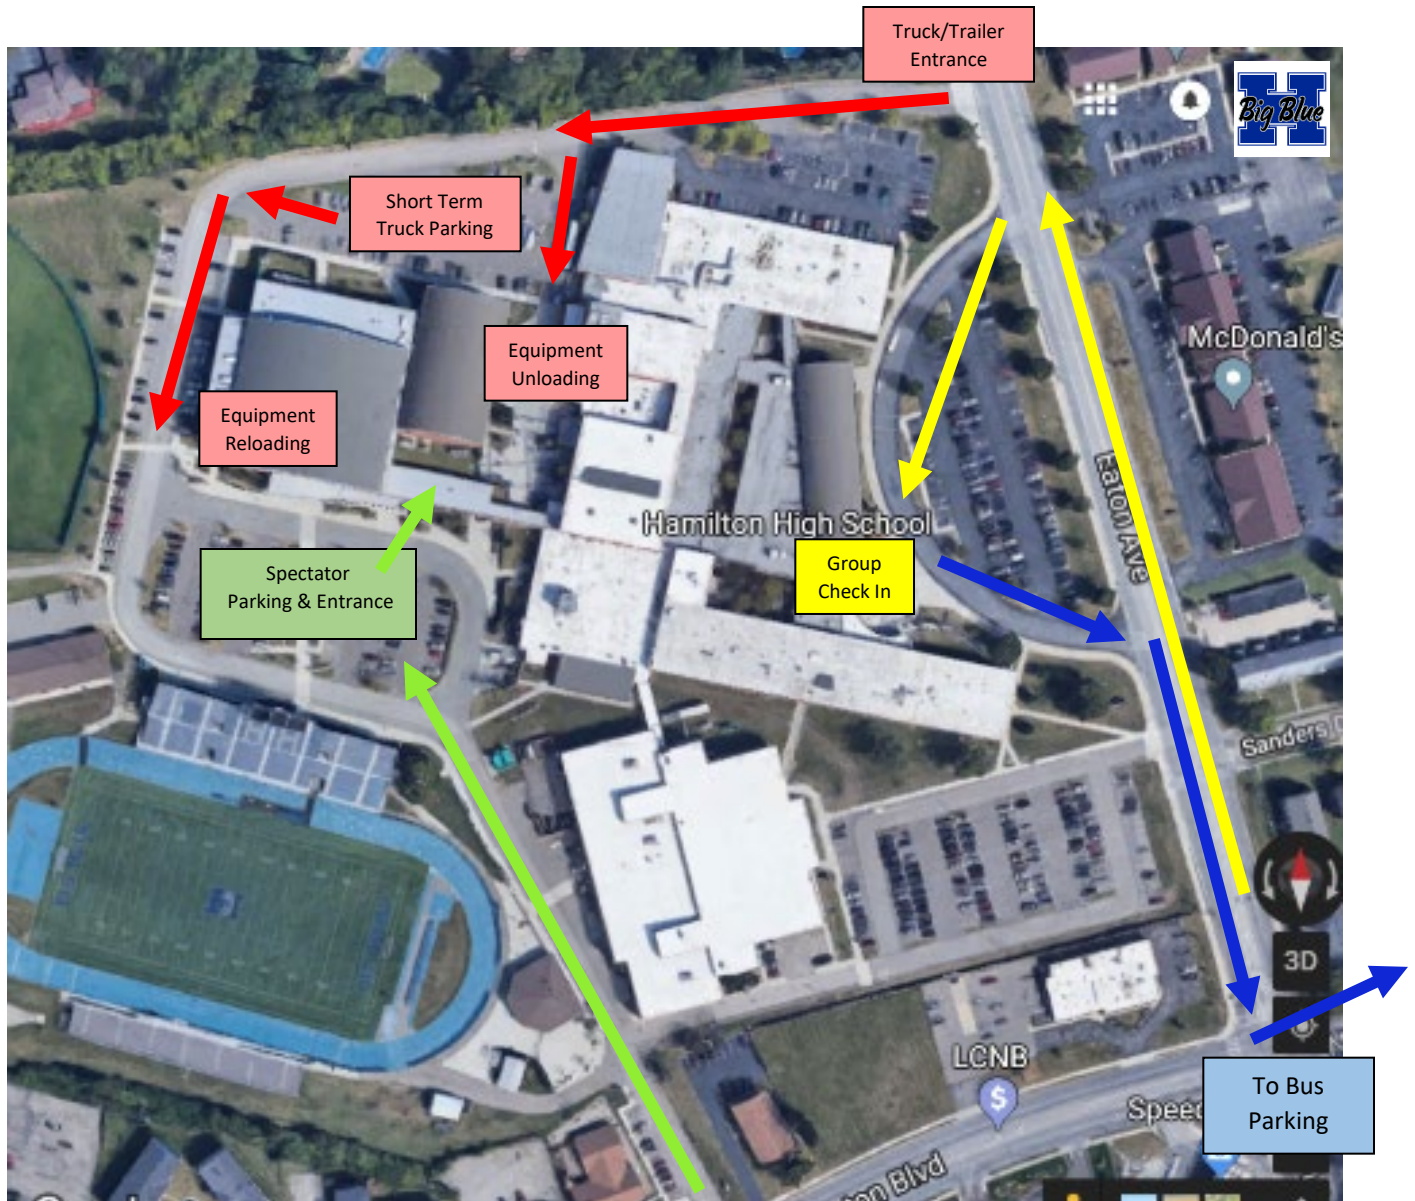

# HAMILTON HIGH SCHOOL 2019

Busses will be parked offsite at the Hamilton Freshman School after they drop groups off at Unit Check In. The building will be open with a lounge, light snack and restroom facilities provided for drivers.

**Address: 2260 NW Washington Blvd, Hamilton, OH 45013**