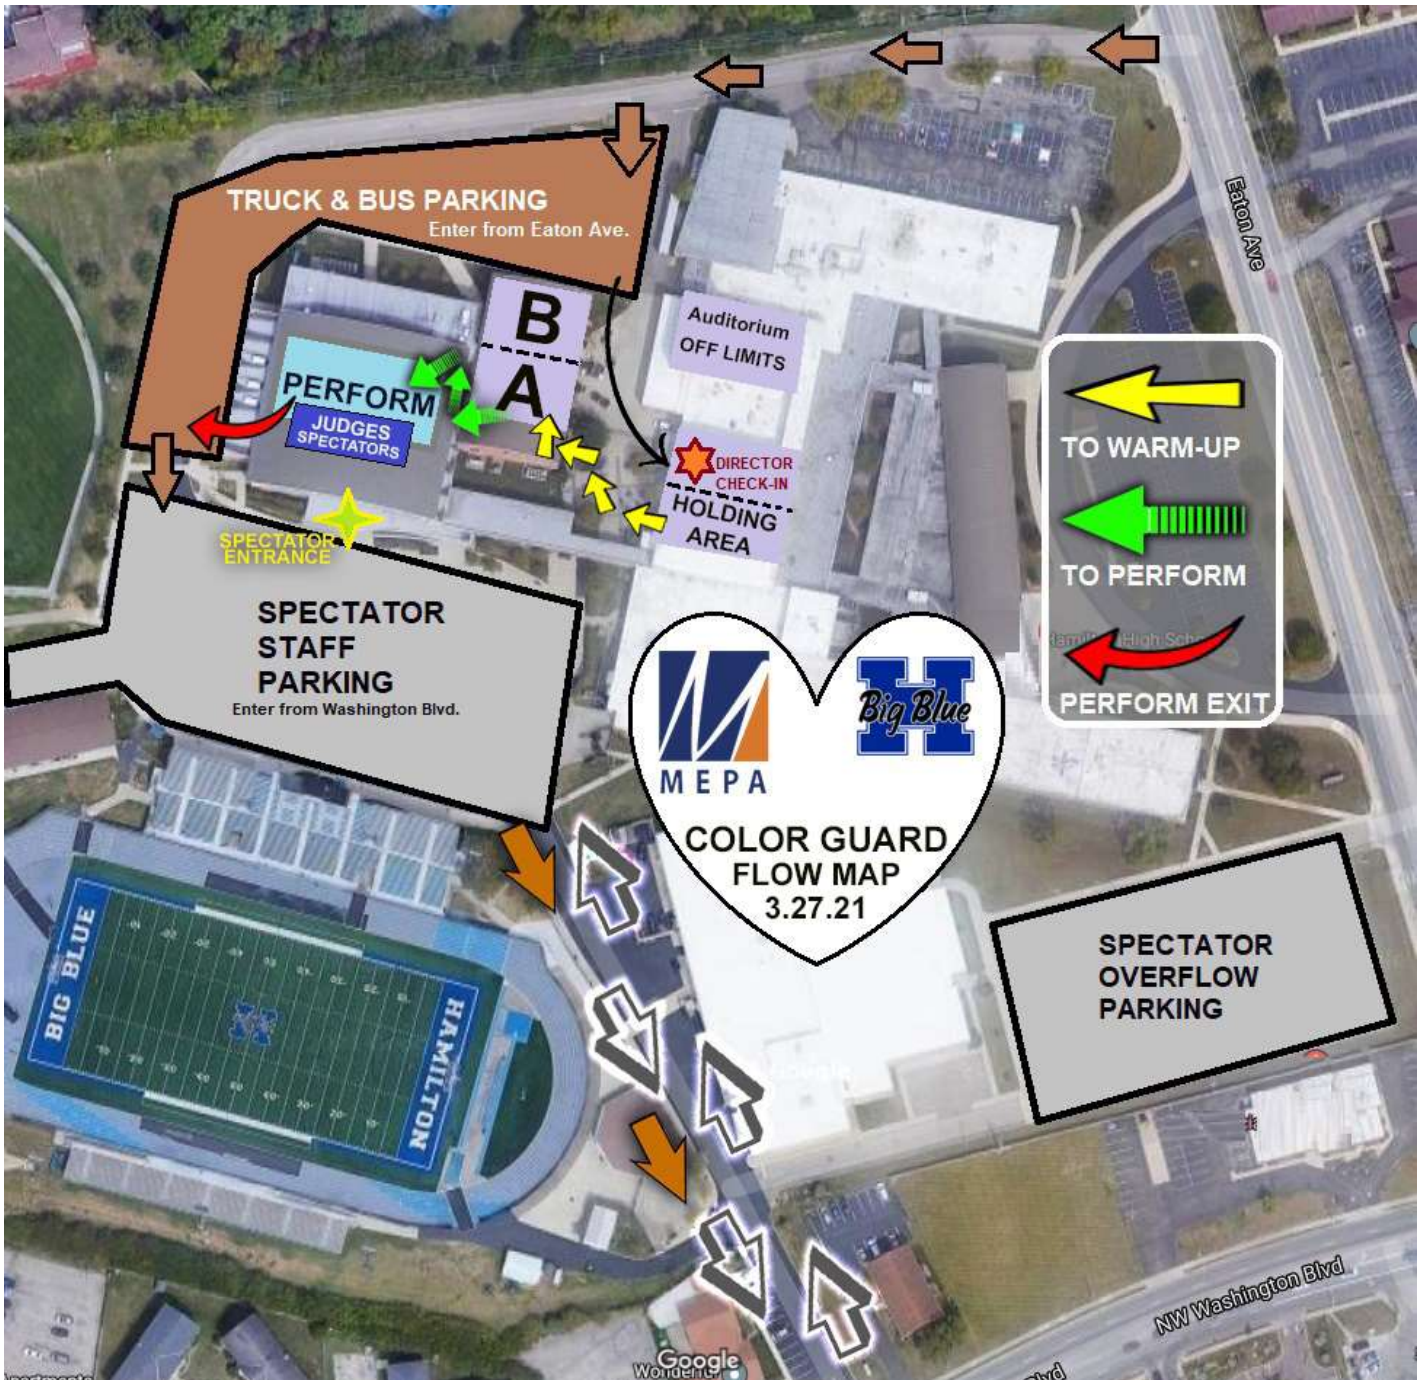

COLOR GUARD PERFORMANCE FLOW MAP

Hamilton HS Contest – March 27th

In the event of rain, there is a contingency plan in place to send ensembles from the holding area to warm-up without going outside through the courtyard.