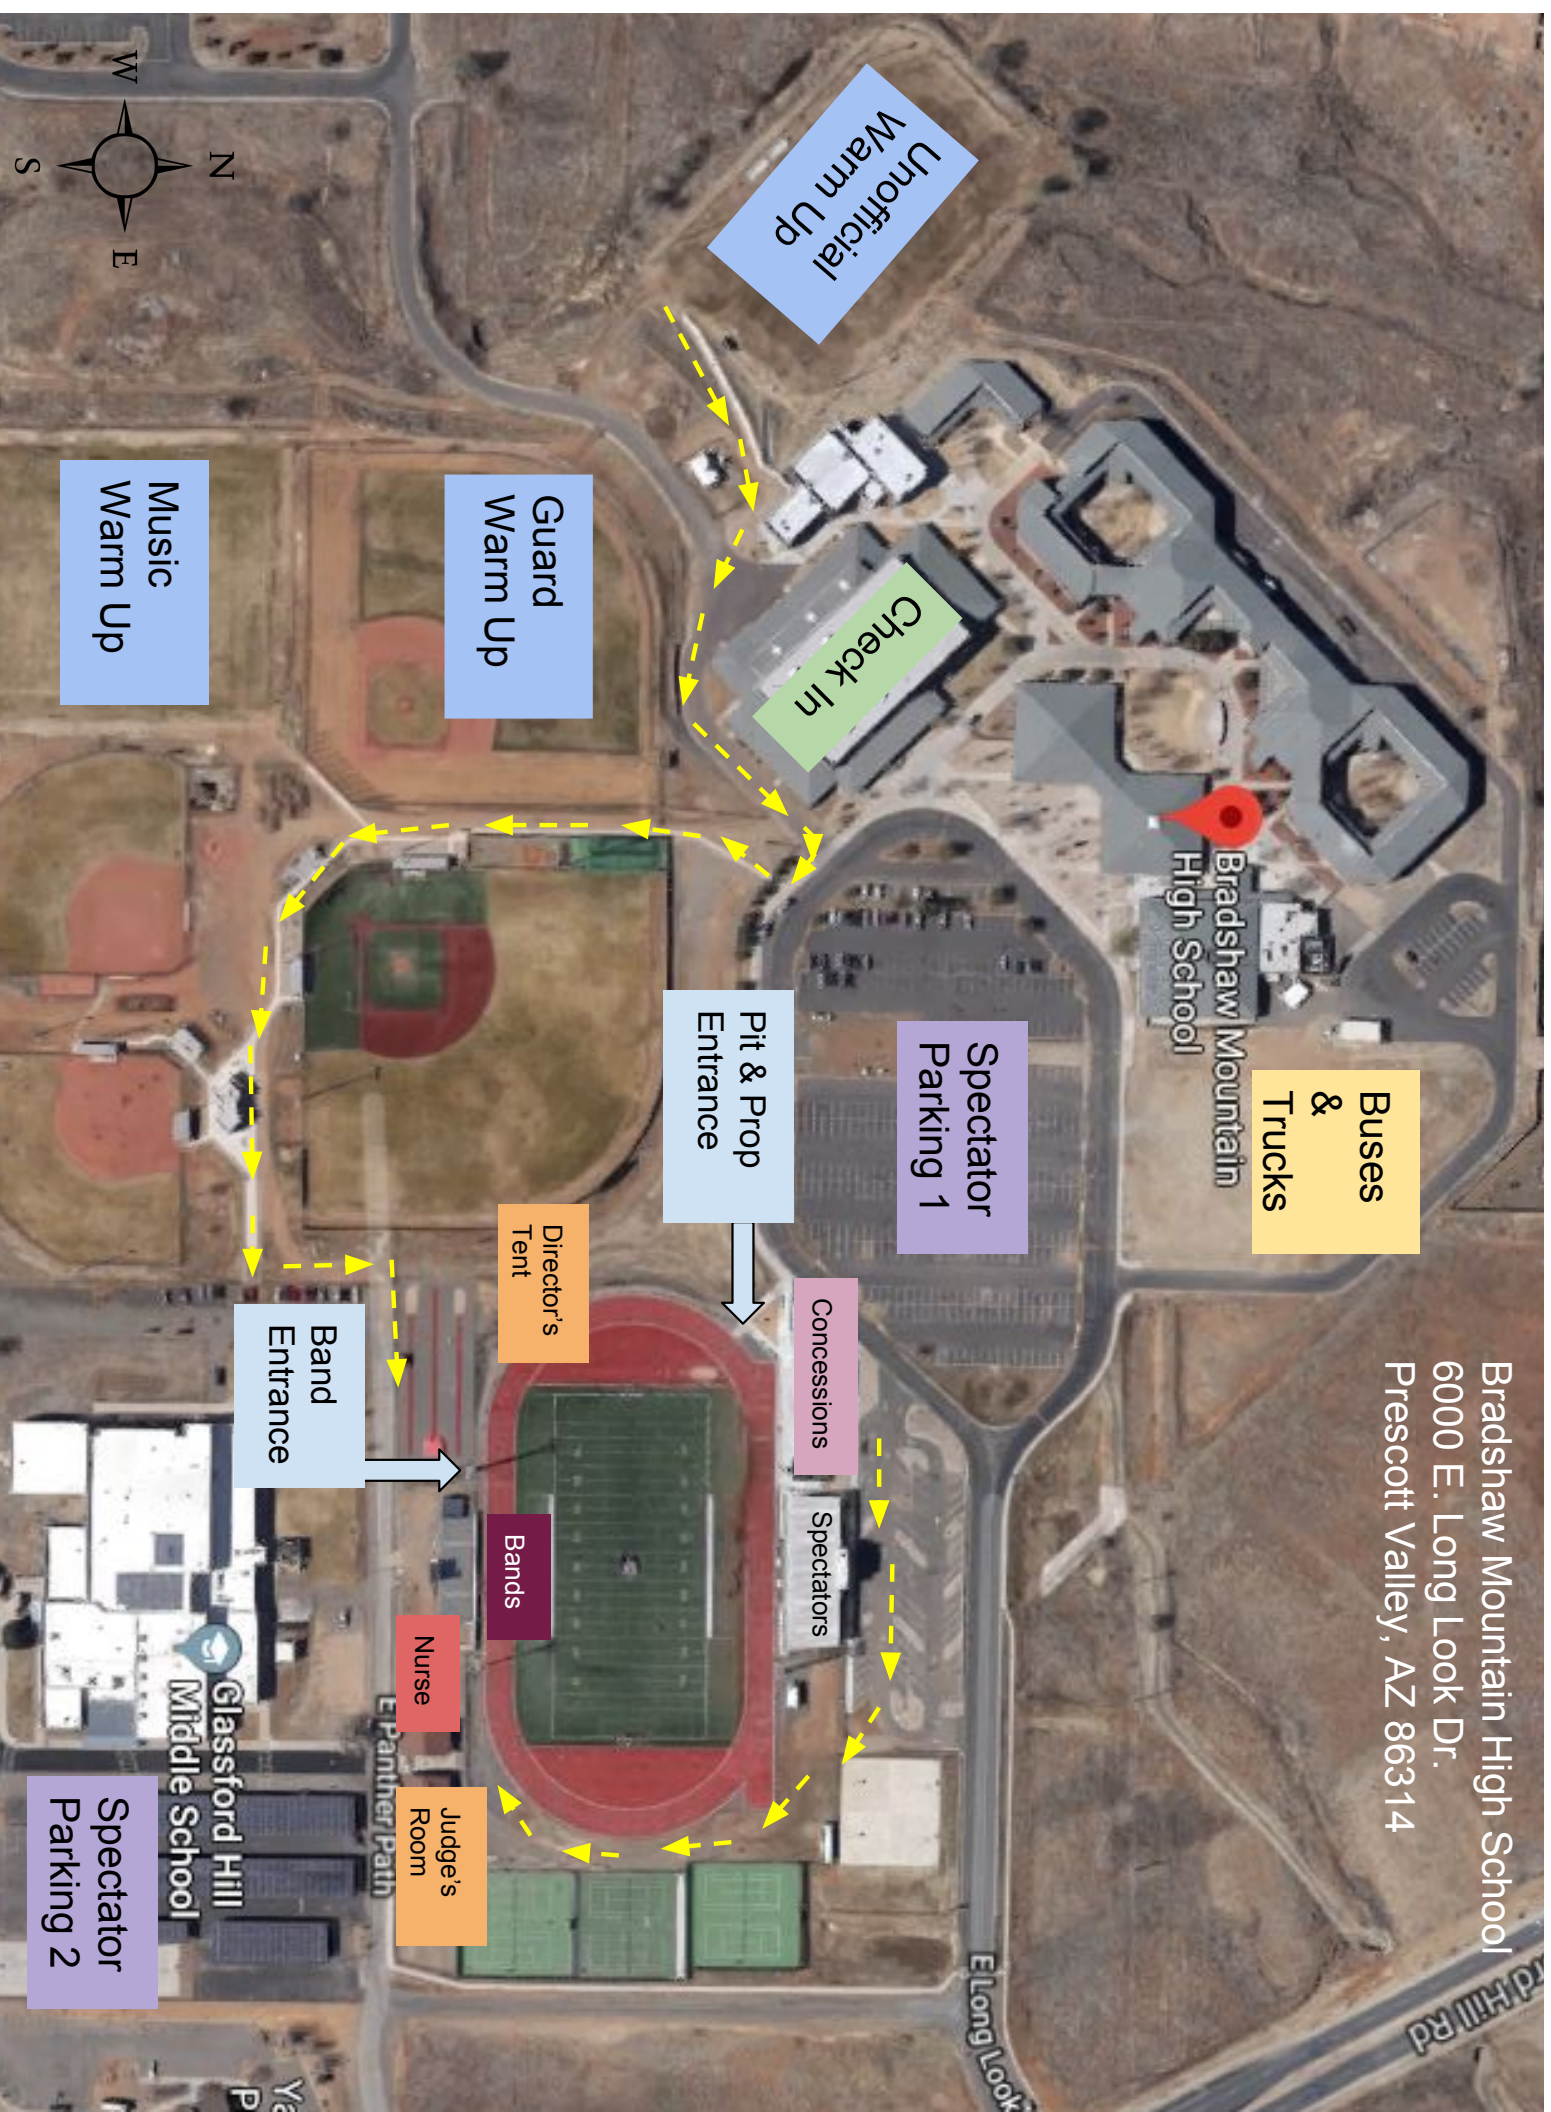

Bradshaw Mountain High School
6000 E. Long Look Dr.
Prescott Valley, AZ 86314

Buses & Trucks

Spectator Parking 1

Pit & Prop Entrance

Concessions

Spectators

Director's Tent

Bands

Nurse

Judge's Room

Band Entrance

Classford Hill Middle School

Spectator Parking 2

Unofficial Warm Up

Check In

Guard Warm Up