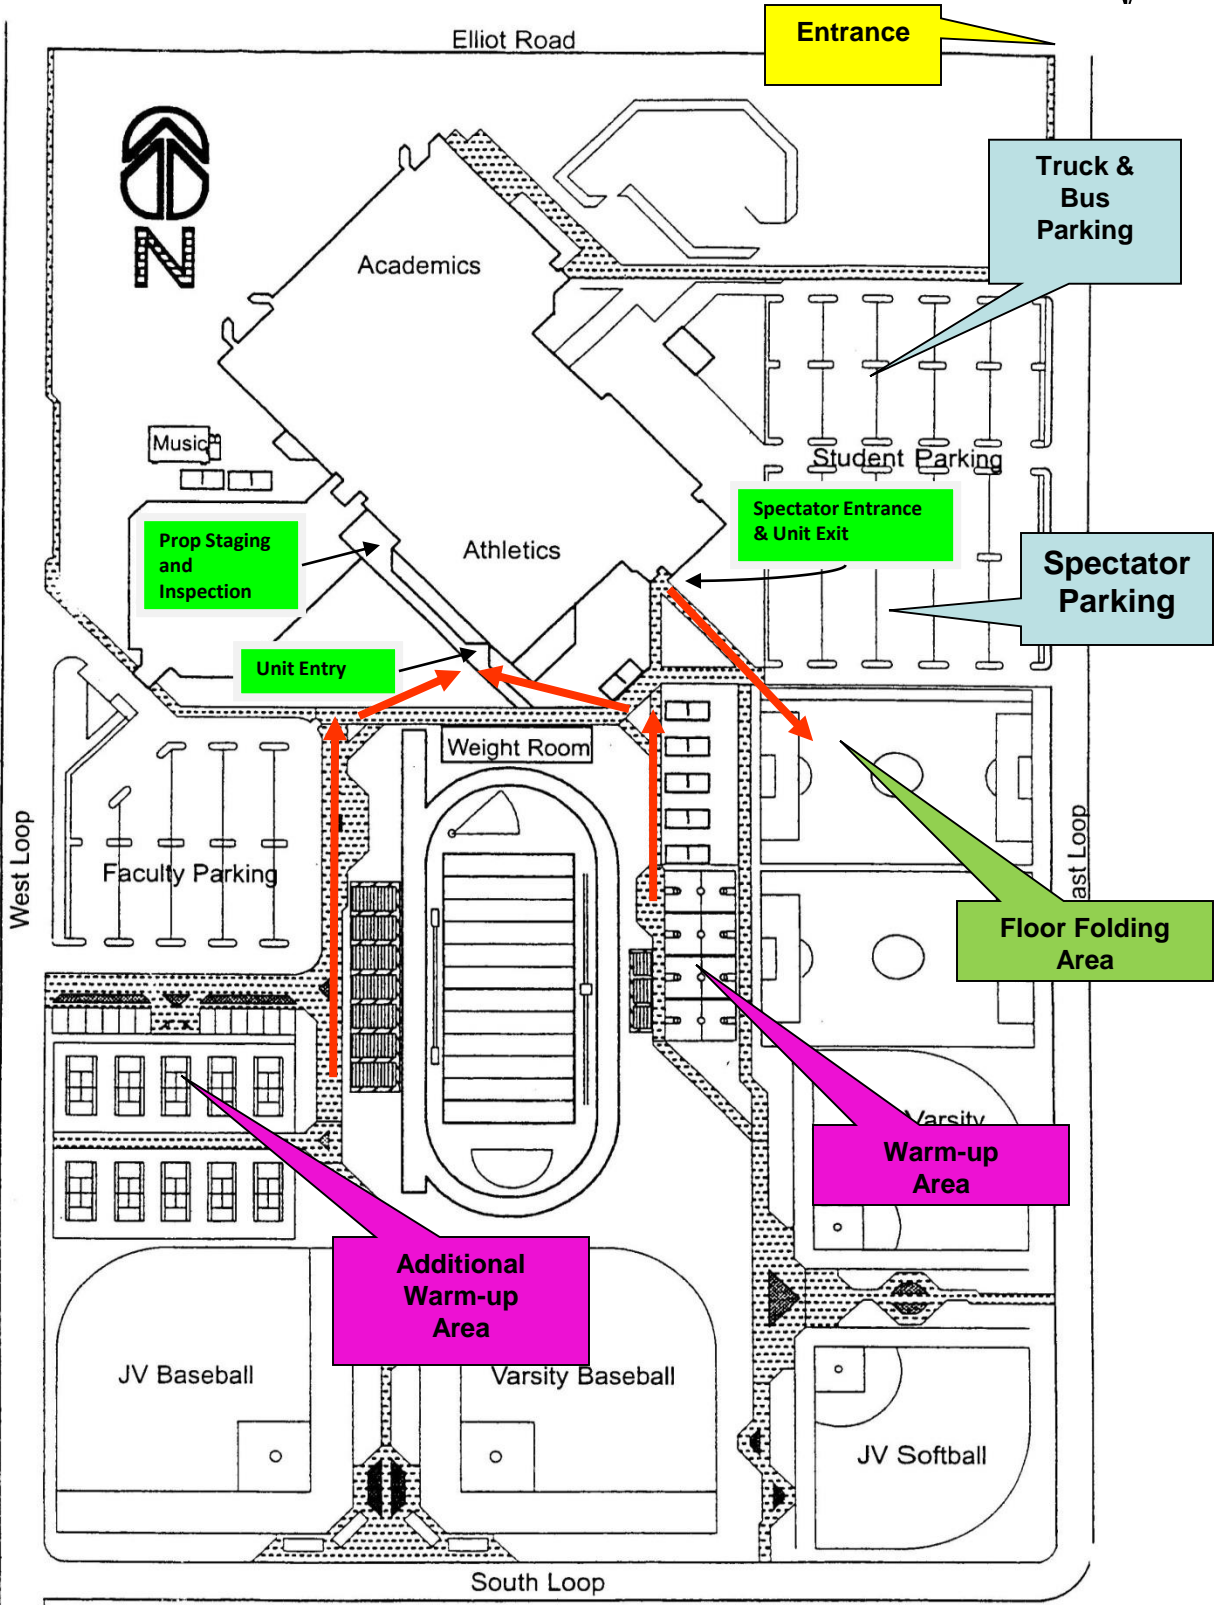

Gilbert High School

1101 E. Elliot Rd.

Gilbert, AZ 85234

WGAZ Gilbert Show

Indicates Unit Route, to and from performance