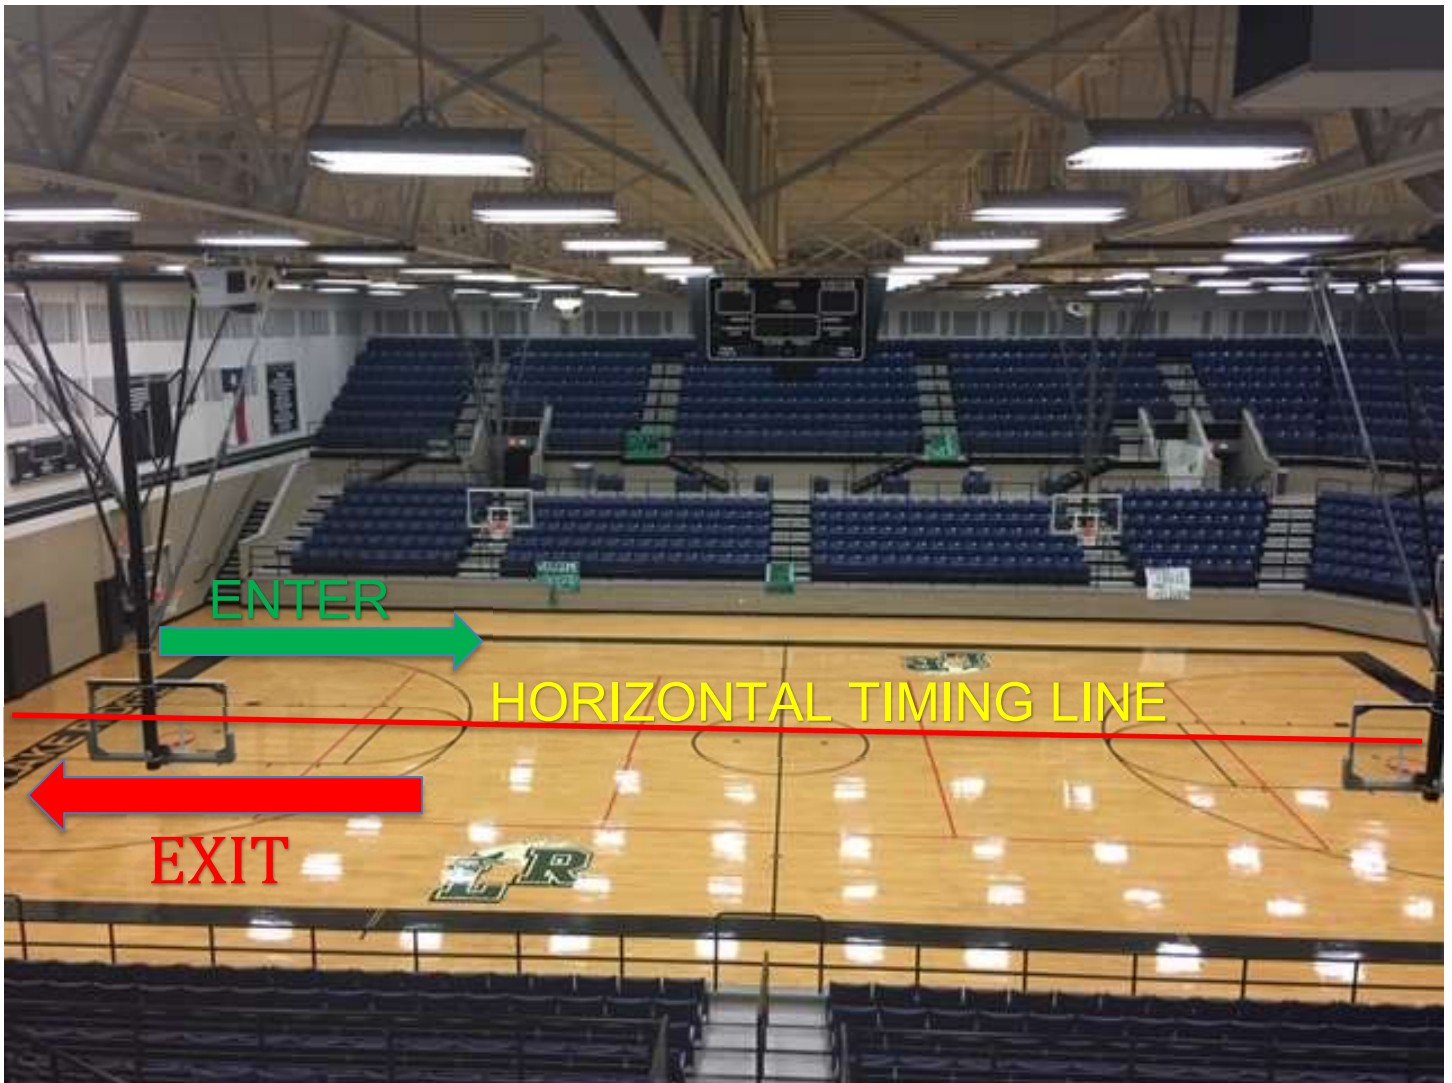

**LAKE RIDGE
HIGH SCHOOL**

**PERFORMANCE GYM
HORIZONTAL TIMING LINE
76 X 100**

JUDGE'S VIEWPOINT