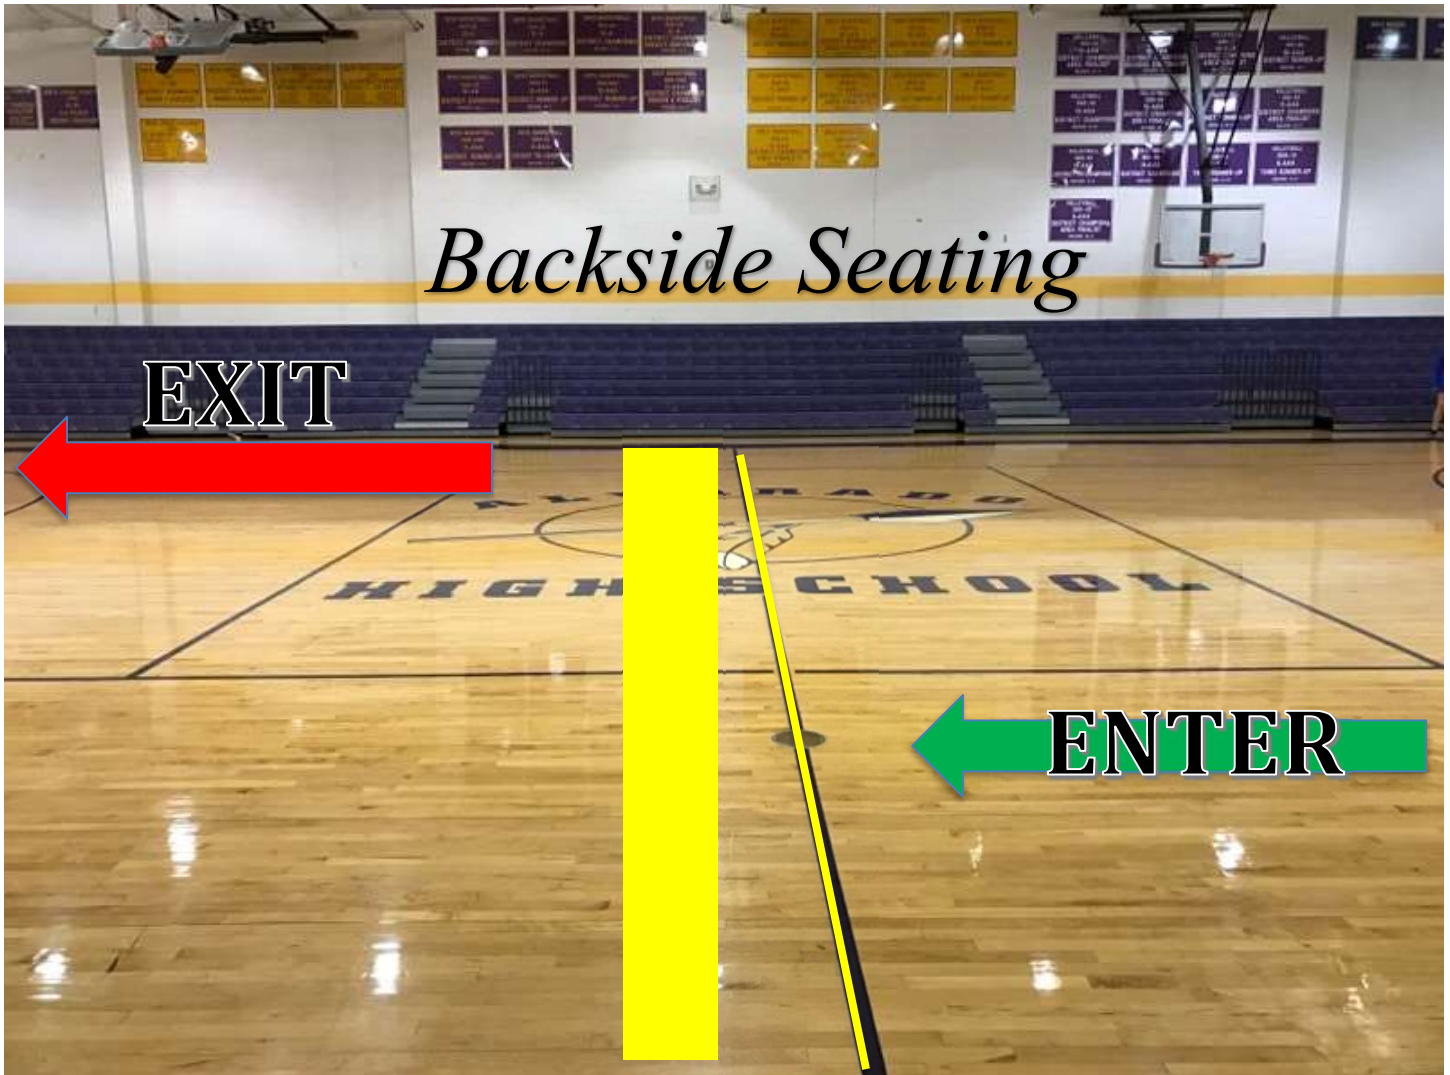

ALVARADO HS **VERTICAL TIMELINE-**
ENTER FRONT RIGHT, EXIT BACK LEFT
65x100 (PERFORMANCE AREA)

Spectator Front Side Seating

ALVARADO HS ENTRY/EXIT DOORS (VERTICAL TIMELINE)
65x100 (PERFORMANCE AREA)